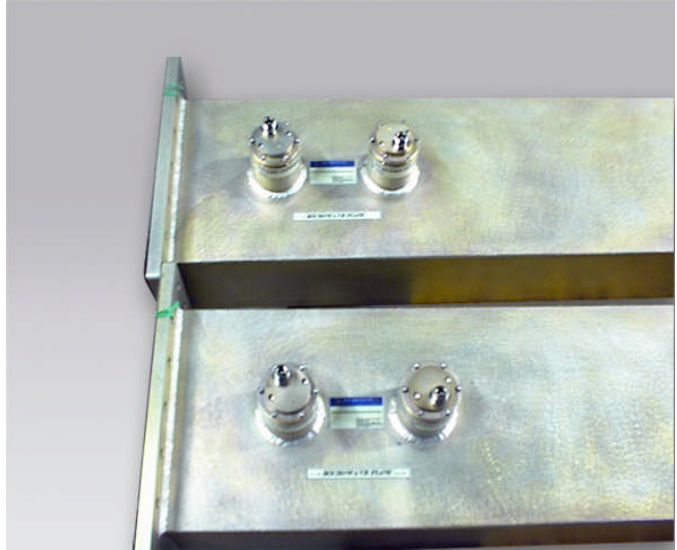

## Portable Microwave Power Measurements...

*Mod. 714A/B Portable Digital Power Meter*

*Micronetixx Precision Directional Couplers*

**For Maintenance and Plant Engineers, knowing EXACTLY how many Kilowatts of Microwave Power are actually in the Waveguide in your System would greatly help Production Staff optimize productivity and performance.**